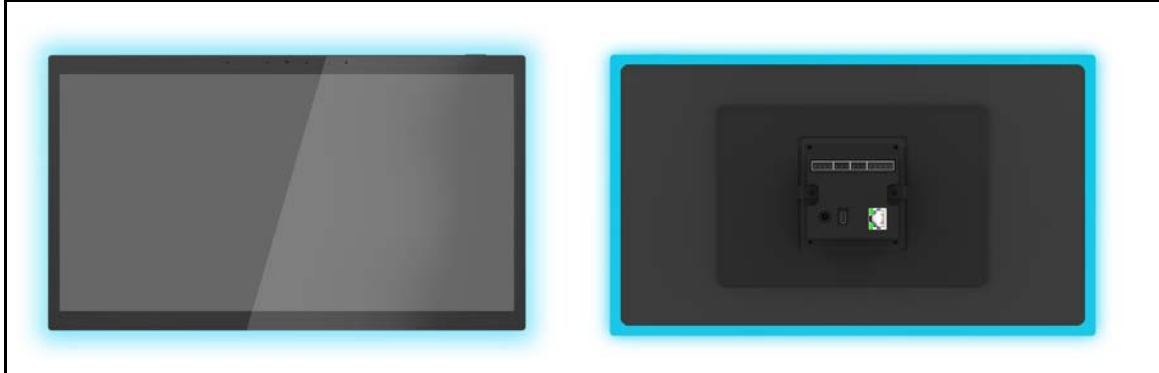

PRODUCT INFORMATION SHEET

Model No	WMS-TCP156-IW	HRW Limited admin@hrw.hk www.hrw.hk
Product Description	15.6" Android In-Wall Tablet	

System	CPU	RK3566 Quad core cortex A55
	RAM	2GB Optional 4GB
	Internal memory	32GB Optional 64GB
	Operation system	Android 13
	Touch screen	10-Point capacitive touch
Display	Panel	15.6 "high-definition full view screen fully bonded
	Resolution	1920*1080
	Display mode	Normally black
	Viewing angle	85/85/85/85(L/R/U/D)
	Contrast ratio	1000
	Luminance	300cd/m2
	Aspect Ratio	.16:9
Network	WiFi	802.11a/b/g/n/ac/ax (WiFi 6E) ,802.15.4/Thread
	Buletooth	Bluetooth 5.3
	Matter Protocol	Supports the connection of Matter protocol devices
	Ethernet	100M/1000M ethernet
Interface	Type-C	USB2.0 supports OTG functionality
	Relay port	Control home devices that support Relay connections
	RS-232 Serial port	Communicating with RS232 devices
	IR port	Used for infrared remote control, with an external plug-in receiver, which can control the device
	I/O port	Input (output) ports between equipment and external devices
	RJ45	Ethernet interface (POE function standard IEEE802.3at,POE+,class 4, 25.5W)
Media play	Power jack	DC power input
	Video format	MPEG-1,MPEG-2,MPEG-4,H.265,H.264,VC-1,VP8,VP9, etc.
	Audio format	MP3/WMA/AAC etc.
	Photo	jpeg
Other	Microphone	Four microphones
	Speaker	2*2W BOX chamber horn
	LED light strip	RGB
	Temperature and humidity sensor	YES
	Camera	SMP from a conventional perspective
	Working temp	0--40degree
	Certificates	3C, FCC, CE, ROHS etc.
	Language	Multi-language
Usage	Wall hanging (with accessories), placement (with base)	
Accessories	Adapter	Adapter,12V/2A
	User manual	yes