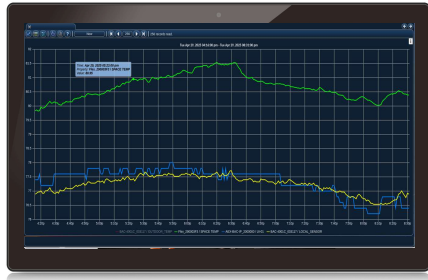

PRODUCT INFORMATION SHEET

Model No	WMS-TCP156-OW
Product Description	15.6" Android On-Wall Tablet

HRW Limited
 admin@hrw.hk www.hrw.hk

System	CPU	RK3566 Quad core cortex A55
	RAM	2GB
	Internal memory	16GB
	Operation System	Android 11
Display	Touch Screen	10-Point capacitive touch
	Panel	15.6"LCD panel
	Resolution	1920*1080
	Viewing angle	85/85/85/85(L/R/U/D)
	Display mode	Normally black
	Contrast ratio	800
Network	Luminance	250cdm2
	Aspect Ratio	16:9
	WiFi	802.11b/g/n
	Ethernet	100M/1000M ethernet
Interface	Bluetooth	Bluetooth 4.0
	Card slot	SD,support up to 32GB
	Mini USB	USB OTG
	USB	USB host 3.0
	USB	USB host 2.0*2
	Power Jack	DC power input
	RJ45	Ethernet interface
	HDMI	HDMI output
Media plays	Earphone	3.5mm earphone
	Video format	MPEG-1,MPEG-2,MPEG-4,H.265,H.264,VC-1,VP8,VP9, etc.,support up to 4K
	Audio format	MP3/WMA/AAC etc.
Other	Photo	jpeg
	Vesa	100x100mm
	Speaker	2*2W
	Camera	Front camera
	Micphone	yes
	Language	Multi-language
Accessories	Working temp	0--40 degree
	Adapter	Adapter,12V/2A
	User manual	yes
	Stand	yes